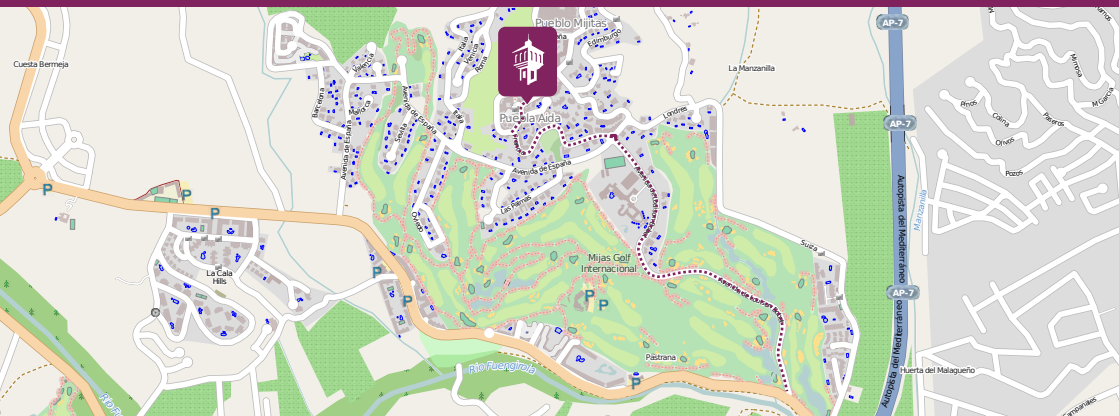

MIJAS & PUEBLA AIDA
properties

Properties can be viewed by appointment by calling:
(+34) 952 477 854 or by email at sales@propertyinmijas.com

To Find Us

To find us head for Mijas Golf, and look out for the tower in the distance, it looks just like our logo. Drive through the Golf Course and pick up the Puebla Aida signs, all the time driving towards the tower where our Sales office is located.

Address

Puebla Aida and Mijas Golf Properties
Complejo Puebla Aida
29650 Mijas Costa
Malaga Spain

Sat Nav

N36°33'21.1"
W004°40'16.2"

Lat: 36.555773
Lon:-4.6710726,20z

Nearest Junction

A-7053 & Carretera a Enterrios