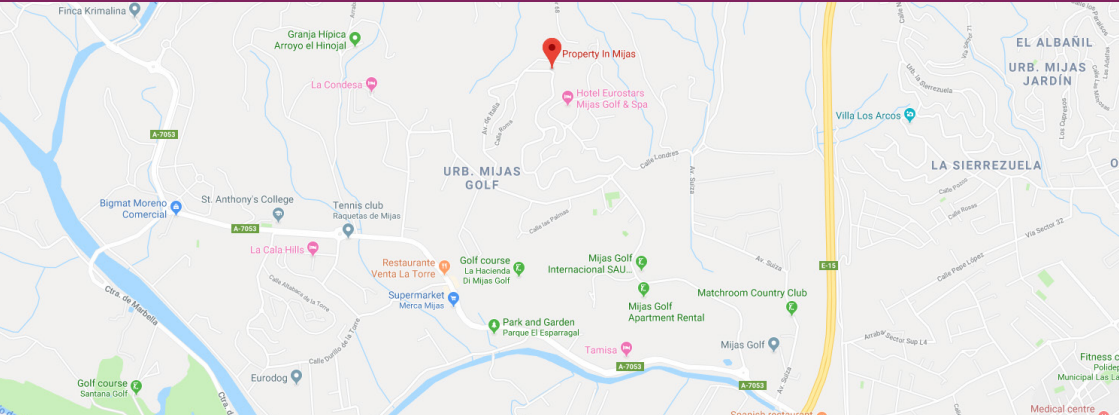

MIJAS & PUEBLA AIDA
properties

Properties can be viewed by appointment by calling:
(+34) 952 477 854 or by email at sales@propertyinmijas.com

To Find Us

To find us head for Mijas Golf, and look out for the tower in the distance, it looks just like our logo. Drive through the Golf Course and pick up the Puebla Aida signs, all the time driving towards the tower where our Sales office is located.

Address

Puebla Aida and Mijas Golf Properties
Complejo Puebla Aida
29650 Mijas Costa
Malaga Spain

Sat Nav

N36°33'21.1"
W004°40'16.2"

Lat: 36.555773
Lon: -4.6710726,20z

Nearest Junction

A-7053 & Carretera a Enterrios